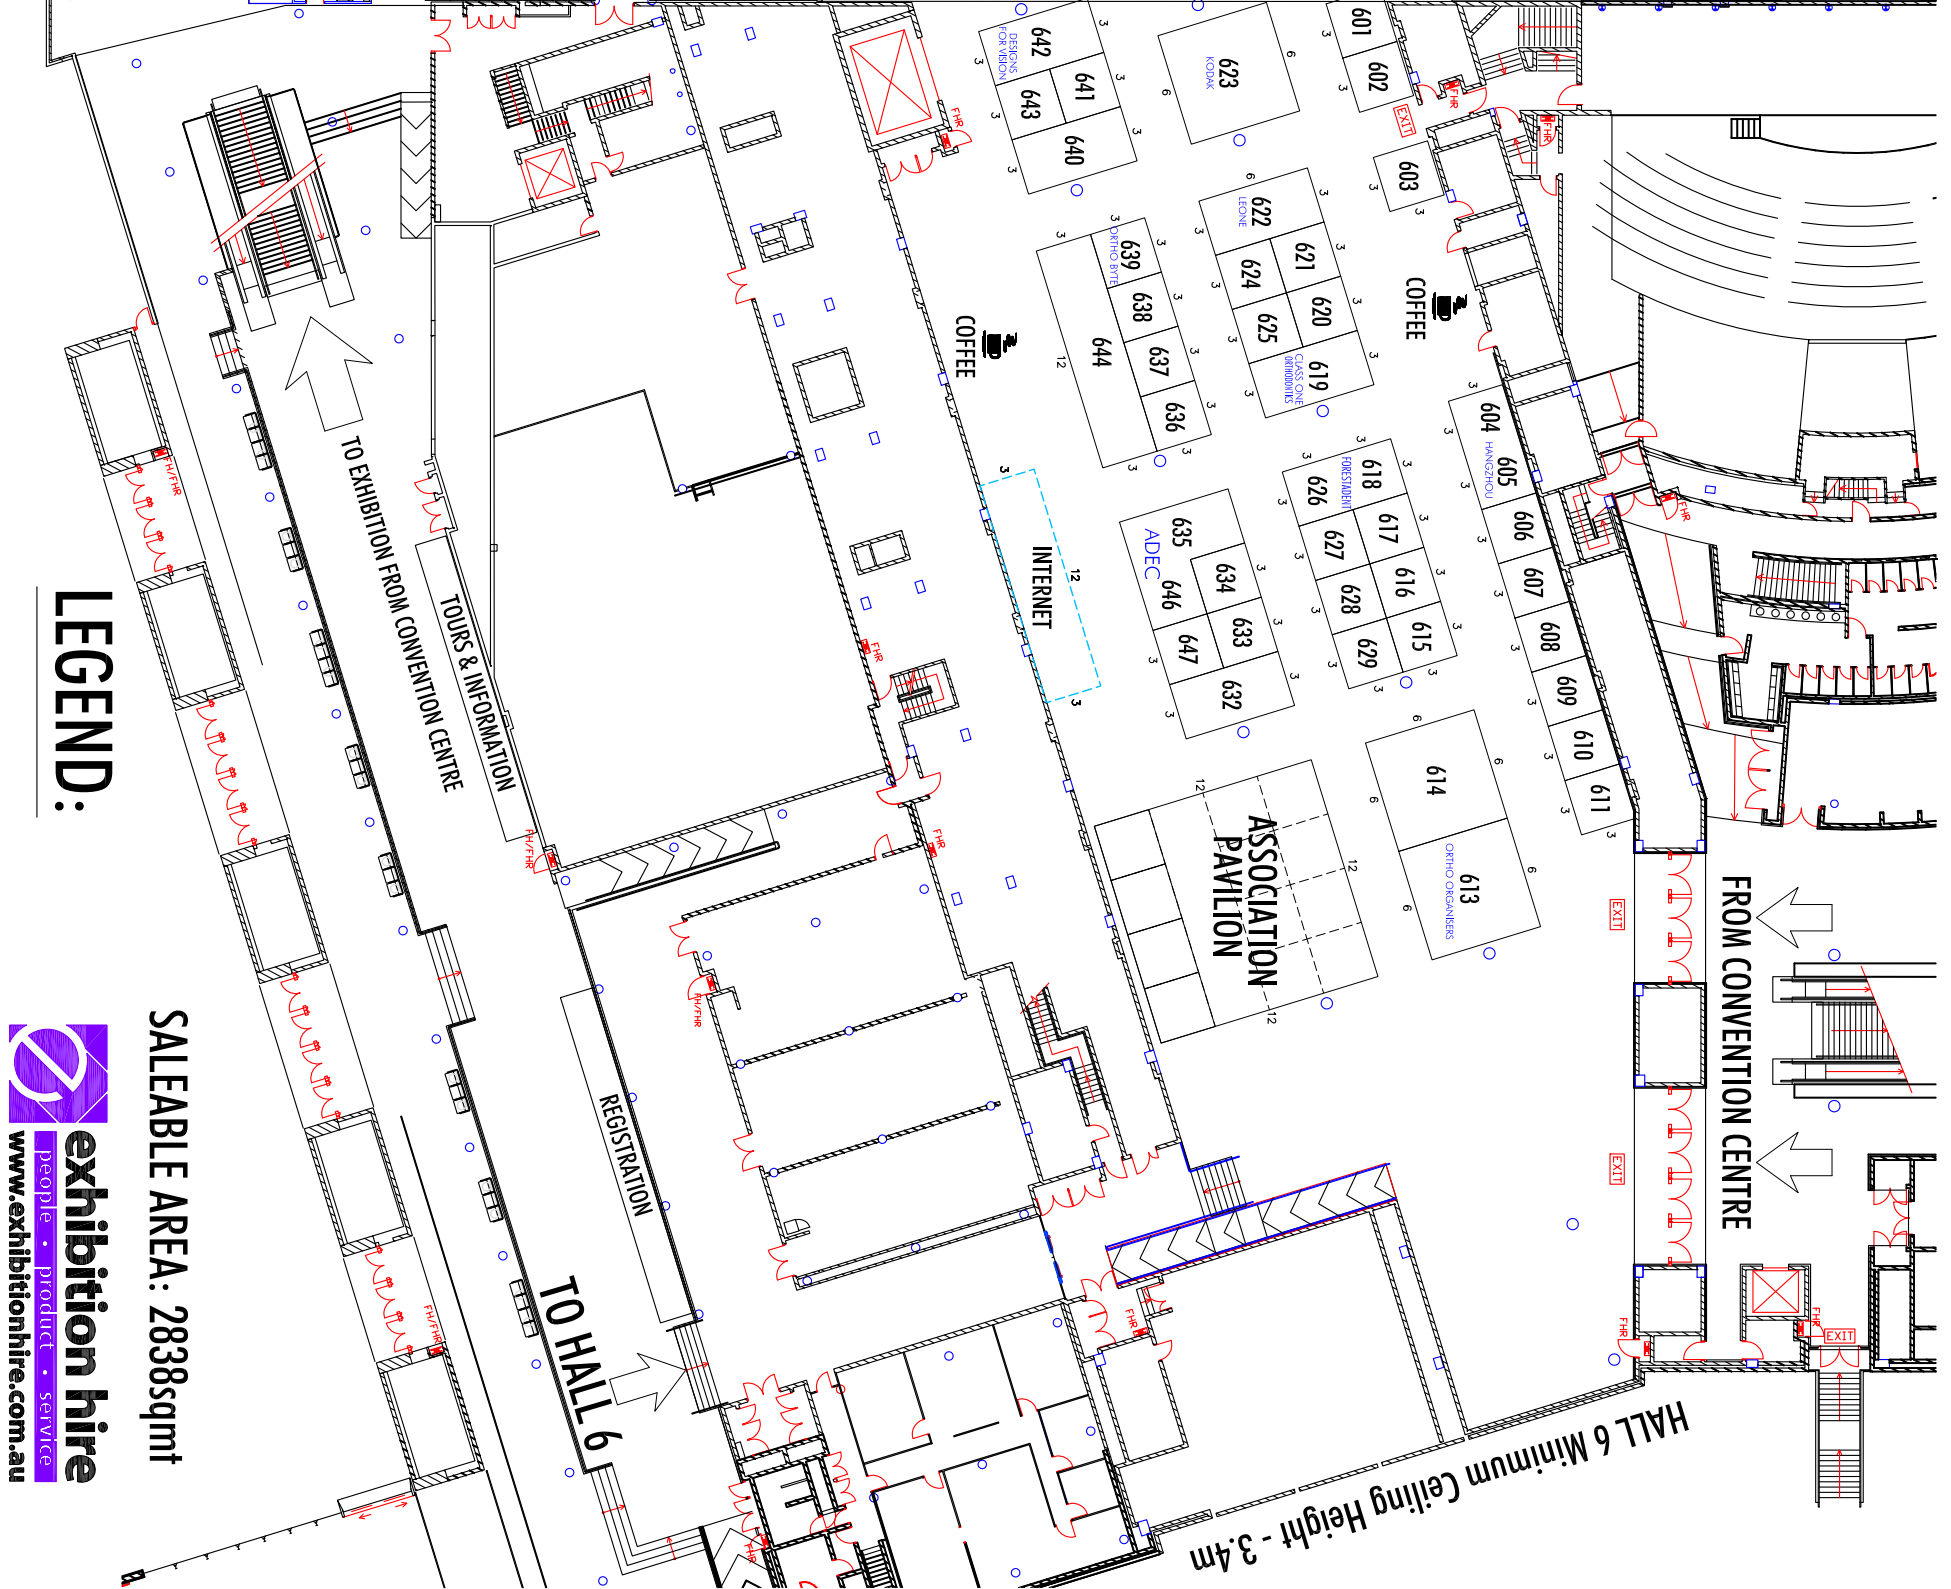

COFFEE

LEGEND:

SALEABLE AREA: 2838sqmt

exhibition hire
People - product - service
www.exhibitionhire.com.au

VENUE: HALLS 5 - 6, SCEC, DARLING HARBOUR

DATE: 6 - 9 FEBRUARY 2010

CAD: Surja Gupta

DATE: 15 june 2009 REV: 26 BY:SG