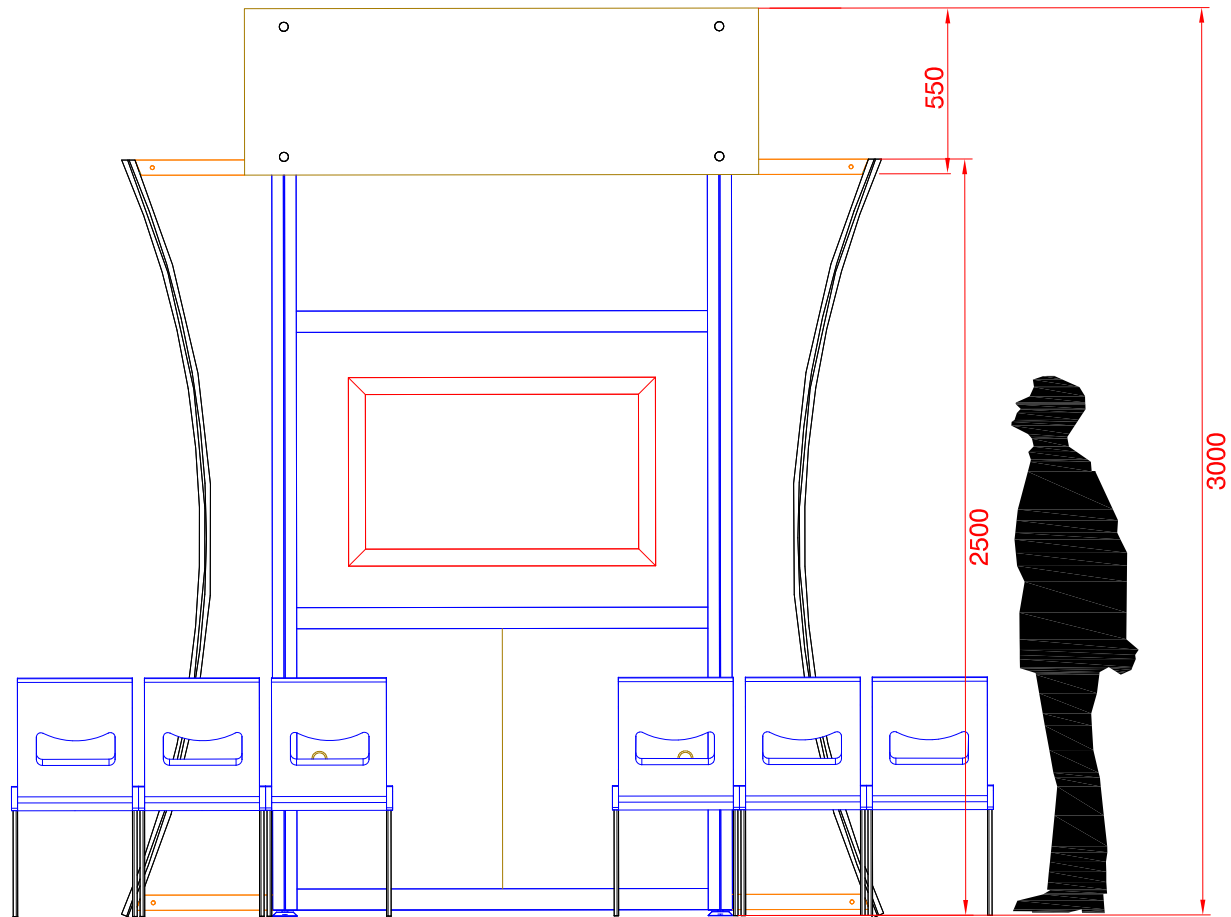

floorplan

elevationview

2 x custom cut simona infills

Digital Graphic

Sponsor Information

LCD mounted on a 16mm mdf panel

Dibond lockable doors