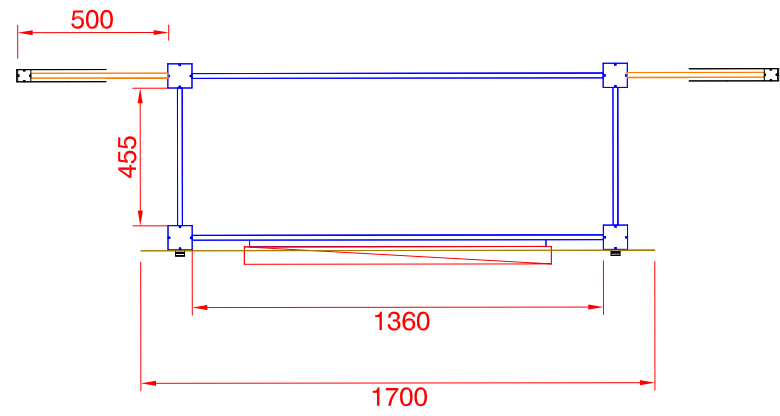

floorplan

elevationview

2 x custom cut simona infills

Digital Graphic

Sponsor Information

LCD mounted on a 16mm mdf panel

Dibond lockable doors